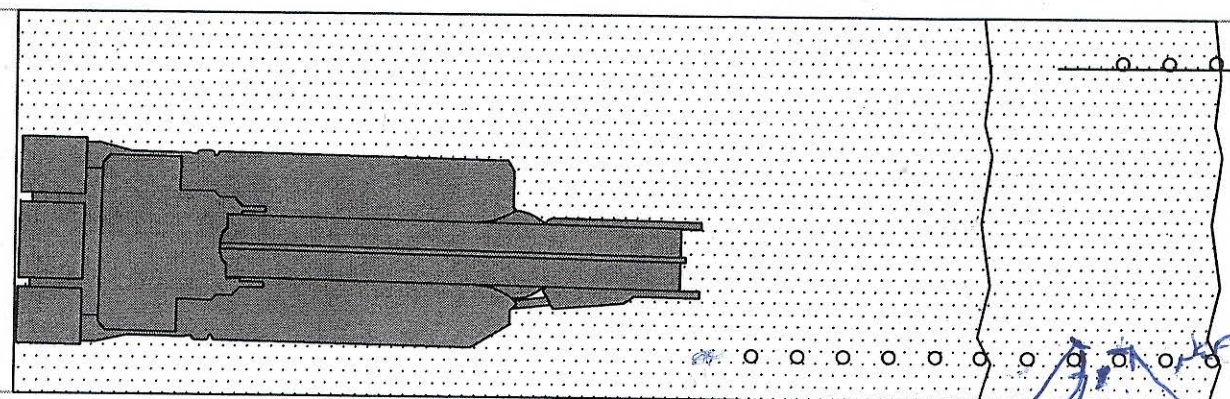

TOP OF LOOSE COAL PILE

TOE OF LOOSE COAL

⊗ STA 6792

127

126

SCALE 1"=10'
ALL LOCATIONS APPROXIMATE